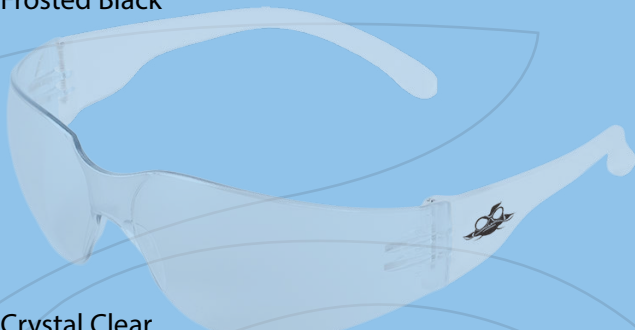

BH 111
Lens: Clear
Frame Color: Crystal Clear
(Or BH111UC - No hard coat lens treatment)