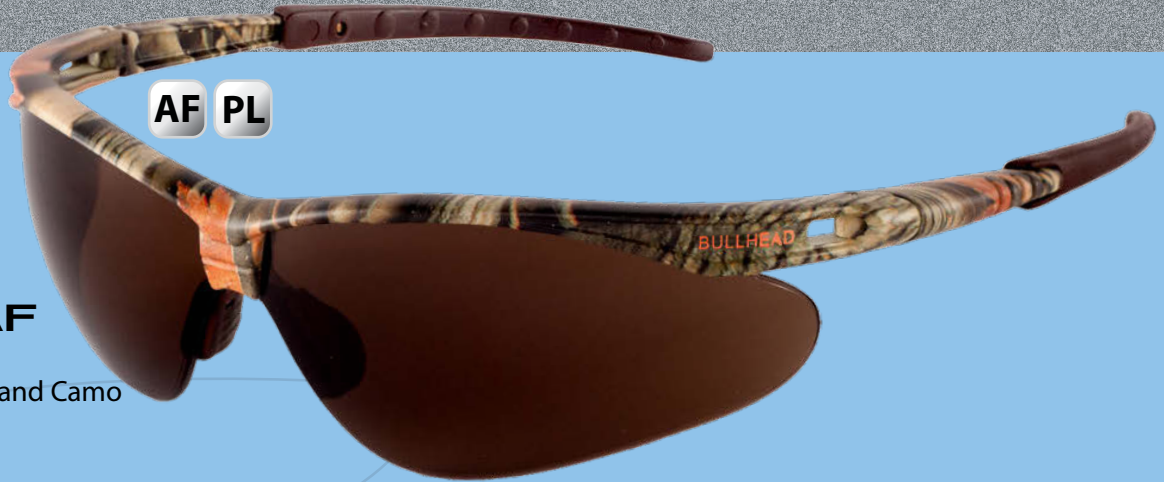

BH6 108AF

Lens: Brown
Frame Color: Woodland Camo