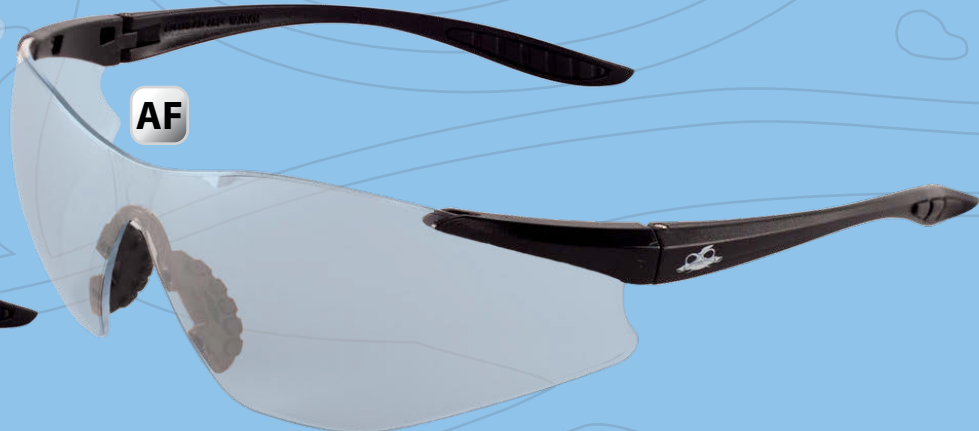

BH766AF

Lens: Indoor / Outdoor

Frame Color: Matte Black