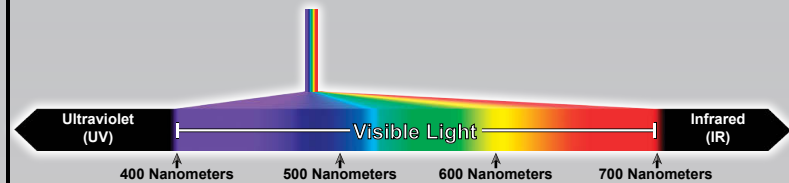

Precision Lens

Without Precision Lens

Hard Coat:
Bullhead lenses are hard coat treated providing a scratch resistant surface.

Hard Coated

Not Hard Coated

UV Rated:
All Bullhead lenses (including clear) meet or exceed UV protection standards by filtering out 99.9% of dangerous UV light up to 400 nanometers.

Dangerous UV wavelengths of the light spectrum are eliminated, leaving only good visible light.

Tapered Lens:
Tapered lenses eliminate distortion by focusing light directly to the eye for full peripheral clarity. This helps reduce eye fatigue, depth perception issues & headaches.