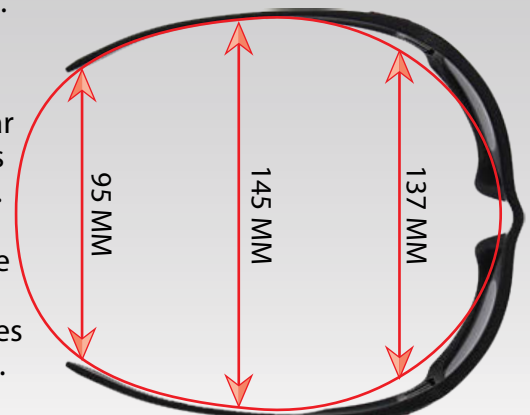

Dangerous UV wavelengths of the light spectrum are eliminated, leaving only good visible light.

Tapered Lens:
Tapered lenses eliminate distortion by focusing light directly to the eye for full peripheral clarity. This helps reduce eye fatigue, depth perception issues & headaches.

Tapered Lens

Without Tapered Lens

Ergonomic Fit:
Bullhead's lightweight, flexible frame and temples contour to the natural slope of the head relieving pressure points.

The top reason users don't wear their eyewear is lack of comfort. This is due to painful pressure points that can cause headaches and discomfort.