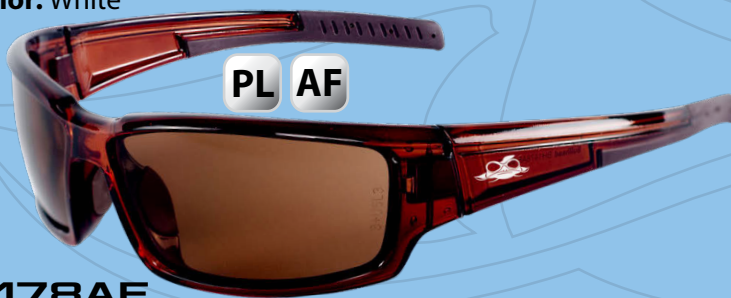

BH 1478AF

Lens: Brown
Frame Color: Crystal Brown