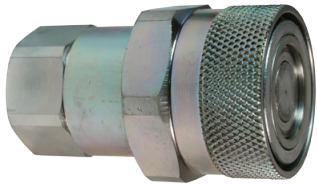

VEP Series Couplings

Features:

- no-spill, flush face valve minimizes air inclusion during connection and spillage during disconnection
- thread-to-connect design and dual valve system in the plug allow for connecting under pressure
- design eliminates premature wear or brinelling commonly found with locking ball designs when subjected to high impulse pressures
- Zinc nickel plating provides corrosion resistance
- interchangeable with Parker FET, Stucchi VEP, DNP FSI, Holmbury HFT

NPTF Fittings Couplers

Body Size	Female NPTF	PSI at 70°F	Material	Part #	Price/E	Opt Qty
1/4"	1/4" - 18	6000	steel	2VEPF2	\$108.77	20
3/8"	3/8" - 18	5500	steel	3VEPF3	121.80	20
3/8"	1/2" - 14	5500	steel	3VEPF4	124.53	20
1/2"	1/2" - 14	5500	steel	4VEPF4	158.55	15
1/2"	3/4" - 14	5500	steel	4VEPF6	162.65	15
3/4"	3/4" - 14	5500	steel	6VEPF6	206.17	1
1"	1" - 11 1/2	5500	steel	8VEPF8	261.27	1
1 1/4"	1 1/4" - 11 1/2	5000	steel	10VEPF10	302.10	1
1 1/2"	1 1/2" - 11 1/2	4500	steel	12VEPF12	866.42	1
2"	2" - 11 1/2	4000	steel	16VEPF16	2978.76	1

Plugs

Body Size	Female NPTF	PSI at 70°F	Material	Part #	Price/E	Opt Qty
1/4"	1/4" - 18	6000	steel	VEP2F2	\$102.09	20
3/8"	3/8" - 18	5500	steel	VEP3F3	138.15	20
3/8"	1/2" - 14	5500	steel	VEP3F4	140.86	20
1/2"	1/2" - 14	5500	steel	VEP4F4	158.55	10
1/2"	3/4" - 14	5500	steel	VEP4F6	162.65	10
3/4"	3/4" - 14	5500	steel	VEP6F6	185.76	1
1"	1" - 11 1/2	5500	steel	VEP8F8	214.34	1
1 1/4"	1 1/4" - 11 1/2	5000	steel	VEP10F10	302.10	1
1 1/2"	1 1/2" - 11 1/2	4500	steel	VEP12F12	828.15	1
2"	2" - 11 1/2	4000	steel	VEP16F16	2214.99	1

Dust Plugs

Body Size	Material	Part #	Price/E	Opt Qty
1/4"	aluminum	2VEPDP-A	\$27.01	50
3/8"	aluminum	3VEPDP-A	31.03	50
1/2"	aluminum	4VEPDP-A	48.55	25
3/4"	aluminum	6VEPDP-A	51.29	25
1"	aluminum	8VEPDP-A	52.62	10
1 1/4"	aluminum	10VEPDP-A	53.98	10
1 1/2"	aluminum	12VEPDP-A	134.90	5
2"	aluminum	16VEPDP-A	197.61	1